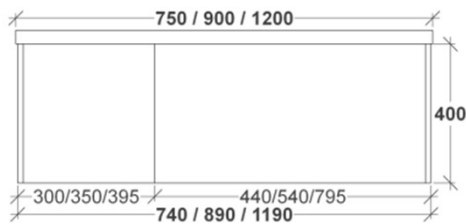

Specifications

Depth: 460mm

Height: 400mm (excl. benchtop thickness)

Benchtop	750	900	1200	1500		1800	
				Single	Double	Single	Double
No Top	\$2,782	\$3,030	\$3,722	\$4,206	\$4,442	\$4,640	\$4,875
	ASP7	ASP9	ASP12	ASP151	ASP152	ASP181	ASP182
12mm Ceramic	\$3,130	\$3,408	\$4,187	\$4,732	\$4,997	N/A	N/A
	ASP7C	ASP9C	ASP12C	ASP15C1	ASP15C2		
22mm Acrylic	\$3,200	\$3,484	\$4,280	\$4,837	\$5,108	\$5,336	\$5,606
	ASP7A	ASP9A	ASP12A	ASP15A1	ASP15A2	ASP18A1	ASP18A2
20mm Caesarstone (M1,M2 Standard and Deluxe Colours)	\$3,478	\$3,787	\$4,652	\$5,258	\$5,552	\$5,800	\$6,094
	ASP7S	ASP9S	ASP12S	ASP15S1	ASP15S2	ASP18S1	ASP18S2
20mm Caesarstone Supernatural (M3 Supernatural Colours)	\$4,000	\$4,355	\$5,350	\$6,047	\$6,385	\$6,670	\$7,008
	ASP7SN	ASP9SN	ASP12SN	ASP15SN1	ASP15SN2	ASP18SN1	ASP18SN2
12-30mm Corian Glacier White	\$3,960	\$4,311	\$5,296	\$5,986	\$6,321	\$6,603	\$6,938
	ASP7CGW	ASP9CGW	ASP12CGW	ASP15CGW1	ASP15CGW2	ASP18CGW1	ASP18CGW2
12-30mm Corian Colours	\$4,400	\$4,791	\$5,885	\$6,651	\$7,023	\$7,337	\$7,709
	ASP7CRC	ASP9CRC	ASP12CRC	ASP15CRC1	ASP15CRC2	ASP18CRC1	ASP18CRC2
Solid Timber Blackwood Stringy Bark American Oak	\$4,600	\$5,008	\$6,152	\$6,954	\$7,343	\$7,671	\$8,059
	ASP7T3	ASP9T3	ASP12T3	ASP15T31	ASP15T32	ASP18T31	ASP18T32
	ASP7TSB	ASP9TSB	ASP12TSB	ASP15TSB1	ASP15TSB2	ASP18TSB1	ASP18TSB2
	ASP7TAO	ASP9TAO	ASP12TAO	ASP15TAO1	ASP15TAO2	ASP18TAO1	ASP18TAO2
12mm Optimum	\$4,830	\$5,259	\$6,460	\$7,301	\$7,710	\$8,054	\$8,462
	ASP7O	ASP9O	ASP12O	ASP15O1	ASP15O2	ASP18O1	ASP18O2
Corian Integrated Bowl - Glacier White 12mm, 50mm or 100mm Thickness	\$4,496	\$4,896	\$6,014	\$6,797	\$7,177	\$7,498	\$7,878
	ASP7CIBW	ASP9CIBW	ASP12CIBW	ASP15CIBW1	ASP15CIBW2	ASP18CIBW1	ASP18CIBW2
Corian Integrated Bowl - Colour 12mm, 50mm or 100mm Thickness	\$5,290	\$5,760	\$7,075	\$7,997	\$8,444	\$8,821	\$9,268
	ASP7CIBC	ASP9CIBC	ASP12CIBC	ASP15CIBC1	ASP15CIBC2	ASP18CIBC1	ASP18CIBC2