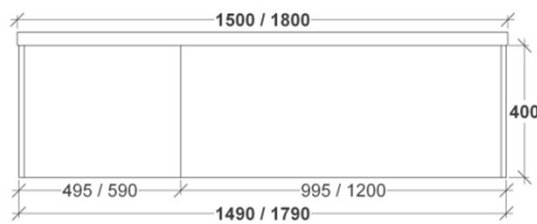

Specifications

Depth: 460mm

Height: 400mm (excl. benchtop thickness)

Benchtop	750	900	1200	1500		1800	
				Single	Double	Single	Double
No Top	\$2,782	\$3,030	\$3,722	\$4,206	\$4,442	\$4,640	\$4,875
	ASP7	ASP9	ASP12	ASP151	ASP152	ASP181	ASP182
12mm Ceramic	\$3,130	\$3,408	\$4,187	\$4,732	\$4,997	N/A	N/A
	ASP7C	ASP9C	ASP12C	ASP15C1	ASP15C2		
22mm Acrylic	\$3,200	\$3,484	\$4,280	\$4,837	\$5,108	\$5,336	\$5,606
	ASP7A	ASP9A	ASP12A	ASP15A1	ASP15A2	ASP18A1	ASP18A2
20mm Caesarstone (M1,M2 Standard and Deluxe Colours)	\$3,478	\$3,787	\$4,652	\$5,258	\$5,552	\$5,800	\$6,094
	ASP7S	ASP9S	ASP12S	ASP15S1	ASP15S2	ASP18S1	ASP18S2
20mm Caesarstone Supernatural (M3 Supernatural Colours)	\$4,000	\$4,355	\$5,350	\$6,047	\$6,385	\$6,670	\$7,008
	ASP7SN	ASP9SN	ASP12SN	ASP15SN1	ASP15SN2	ASP18SN1	ASP18SN2
12-30mm Corian Glacier White	\$3,960	\$4,311	\$5,296	\$5,986	\$6,321	\$6,603	\$6,938
	ASP7CGW	ASP9CGW	ASP12CGW	ASP15CGW1	ASP15CGW2	ASP18CGW1	ASP18CGW2
12-30mm Corian Colours	\$4,400	\$4,791	\$5,885	\$6,651	\$7,023	\$7,337	\$7,709
	ASP7CRC	ASP9CRC	ASP12CRC	ASP15CRC1	ASP15CRC2	ASP18CRC1	ASP18CRC2
Solid Timber Blackwood Stringy Bark American Oak	\$4,600	\$5,008	\$6,152	\$6,954	\$7,343	\$7,671	\$8,059
	ASP7T3	ASP9T3	ASP12T3	ASP15T31	ASP15T32	ASP18T31	ASP18T32
	ASP7TSB	ASP9TSB	ASP12TSB	ASP15TSB1	ASP15TSB2	ASP18TSB1	ASP18TSB2
	ASP7TAO	ASP9TAO	ASP12TAO	ASP15TAO1	ASP15TAO2	ASP18TAO1	ASP18TAO2
12mm Optimum	\$4,830	\$5,259	\$6,460	\$7,301	\$7,710	\$8,054	\$8,462
	ASP7O	ASP9O	ASP12O	ASP15O1	ASP15O2	ASP18O1	ASP18O2
Corian Integrated Bowl - Glacier White 12mm, 50mm or 100mm Thickness	\$4,496	\$4,896	\$6,014	\$6,797	\$7,177	\$7,498	\$7,878
	ASP7CIBW	ASP9CIBW	ASP12CIBW	ASP15CIBW1	ASP15CIBW2	ASP18CIBW1	ASP18CIBW2
Corian Integrated Bowl - Colour 12mm, 50mm or 100mm Thickness	\$5,290	\$5,760	\$7,075	\$7,997	\$8,444	\$8,821	\$9,268
	ASP7CIBC	ASP9CIBC	ASP12CIBC	ASP15CIBC1	ASP15CIBC2	ASP18CIBC1	ASP18CIBC2