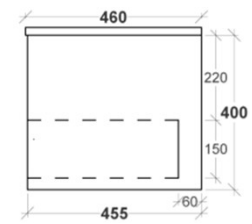

Specifications

Depth: 460mm

Height: 400mm (excl. benchtop thickness)

Benchtop	750	900	1200	1500		1800	
				Single	Double	Single	Double
No Top	\$2,782	\$3,030	\$3,722	\$4,206	\$4,442	\$4,640	\$4,875
	ASP7	ASP9	ASP12	ASP151	ASP152	ASP181	ASP182
12mm Ceramic	\$3,130	\$3,408	\$4,187	\$4,732	\$4,997	N/A	N/A
	ASP7C	ASP9C	ASP12C	ASP15C1	ASP15C2		
22mm Acrylic	\$3,200	\$3,484	\$4,280	\$4,837	\$5,108	\$5,336	\$5,606
	ASP7A	ASP9A	ASP12A	ASP15A1	ASP15A2	ASP18A1	ASP18A2
20mm Caesarstone (M1,M2 Standard and Deluxe Colours)	\$3,478	\$3,787	\$4,652	\$5,258	\$5,552	\$5,800	\$6,094
	ASP7S	ASP9S	ASP12S	ASP15S1	ASP15S2	ASP18S1	ASP18S2
20mm Caesarstone Supernatural (M3 Supernatural Colours)	\$4,000	\$4,355	\$5,350	\$6,047	\$6,385	\$6,670	\$7,008
	ASP7SN	ASP9SN	ASP12SN	ASP15SN1	ASP15SN2	ASP18SN1	ASP18SN2
12-30mm Corian Glacier White	\$3,960	\$4,311	\$5,296	\$5,986	\$6,321	\$6,603	\$6,938
	ASP7CGW	ASP9CGW	ASP12CGW	ASP15CGW1	ASP15CGW2	ASP18CGW1	ASP18CGW2
12-30mm Corian Colours	\$4,400	\$4,791	\$5,885	\$6,651	\$7,023	\$7,337	\$7,709
	ASP7CRC	ASP9CRC	ASP12CRC	ASP15CRC1	ASP15CRC2	ASP18CRC1	ASP18CRC2
Solid Timber Blackwood Stringy Bark American Oak	\$4,600	\$5,008	\$6,152	\$6,954	\$7,343	\$7,671	\$8,059
	ASP7T3	ASP9T3	ASP12T3	ASP15T31	ASP15T32	ASP18T31	ASP18T32
	ASP7TSB	ASP9TSB	ASP12TSB	ASP15TSB1	ASP15TSB2	ASP18TSB1	ASP18TSB2
	ASP7TAO	ASP9TAO	ASP12TAO	ASP15TAO1	ASP15TAO2	ASP18TAO1	ASP18TAO2
12mm Optimum	\$4,830	\$5,259	\$6,460	\$7,301	\$7,710	\$8,054	\$8,462
	ASP7O	ASP9O	ASP12O	ASP15O1	ASP15O2	ASP18O1	ASP18O2
Corian Integrated Bowl - Glacier White 12mm, 50mm or 100mm Thickness	\$4,496	\$4,896	\$6,014	\$6,797	\$7,177	\$7,498	\$7,878
	ASP7CIBW	ASP9CIBW	ASP12CIBW	ASP15CIBW1	ASP15CIBW2	ASP18CIBW1	ASP18CIBW2
Corian Integrated Bowl - Colour 12mm, 50mm or 100mm Thickness	\$5,290	\$5,760	\$7,075	\$7,997	\$8,444	\$8,821	\$9,268
	ASP7CIBC	ASP9CIBC	ASP12CIBC	ASP15CIBC1	ASP15CIBC2	ASP18CIBC1	ASP18CIBC2